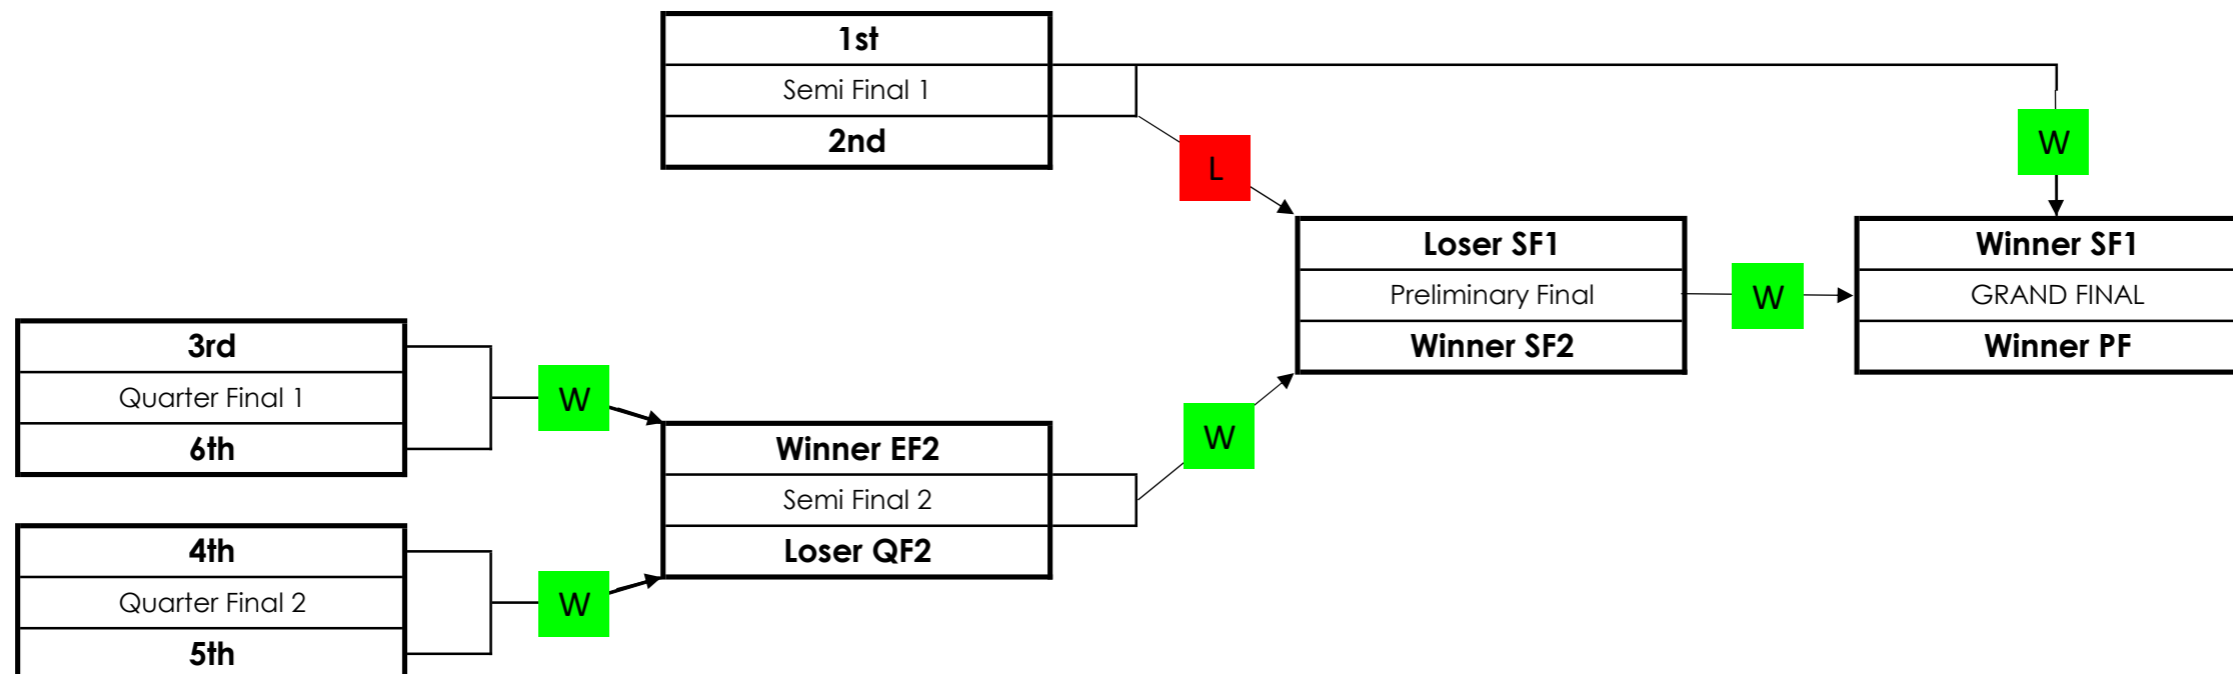

## 2021 STATE LEAGUE 6 TEAM FINALS STRUCTURE

Premier Men Division 1  
Premier Women Division 1  
Premier Men Division 2  
Premier Women Division 2  
Reserves Men Division 3

### WEEK 1

Saturday 14 August

### WEEK 3

Saturday 28 August

**2021 STATE LEAGUE 6 TEAM (JUNIORS) FINALS STRUCTURE**  
Junior Boys Division 1  
Junior Girls Division 1

**WEEK 1**  
Saturday 14 August

**WEEK 2**  
Saturday 21 August

**WEEK 3**  
Saturday 28 August