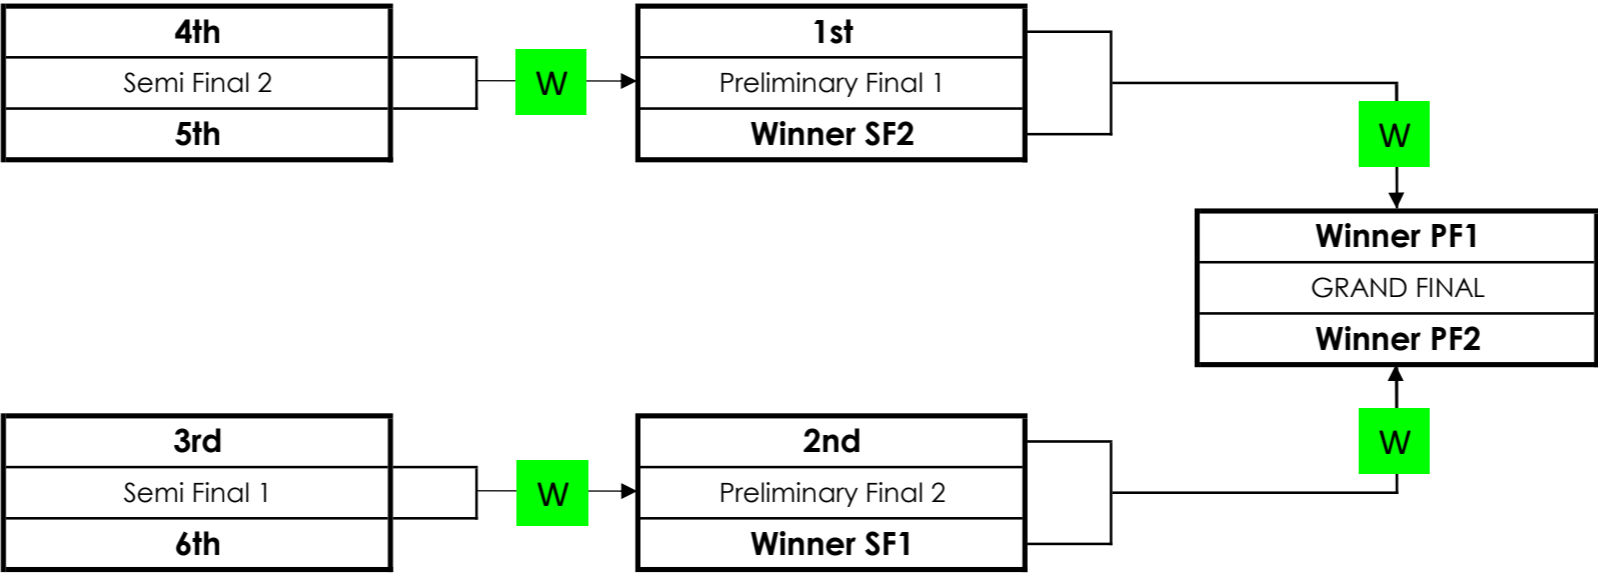

### WEEK 3

Saturday 28 August

**2021 STATE LEAGUE 6 TEAM (JUNIORS) FINALS STRUCTURE**  
Junior Boys Division 1  
Junior Girls Division 1

**WEEK 1**  
Saturday 14 August

**WEEK 2**  
Saturday 21 August

**WEEK 3**  
Saturday 28 August

## 2021 STATE LEAGUE 4 TEAM FINALS STRUCTURE

Junior Boys Division 2  
Junior Girls Division 2

**WEEK 1**

Saturday 14 August

**WEEK 2**

Saturday 21 August

**WEEK 3**

Saturday 28 August