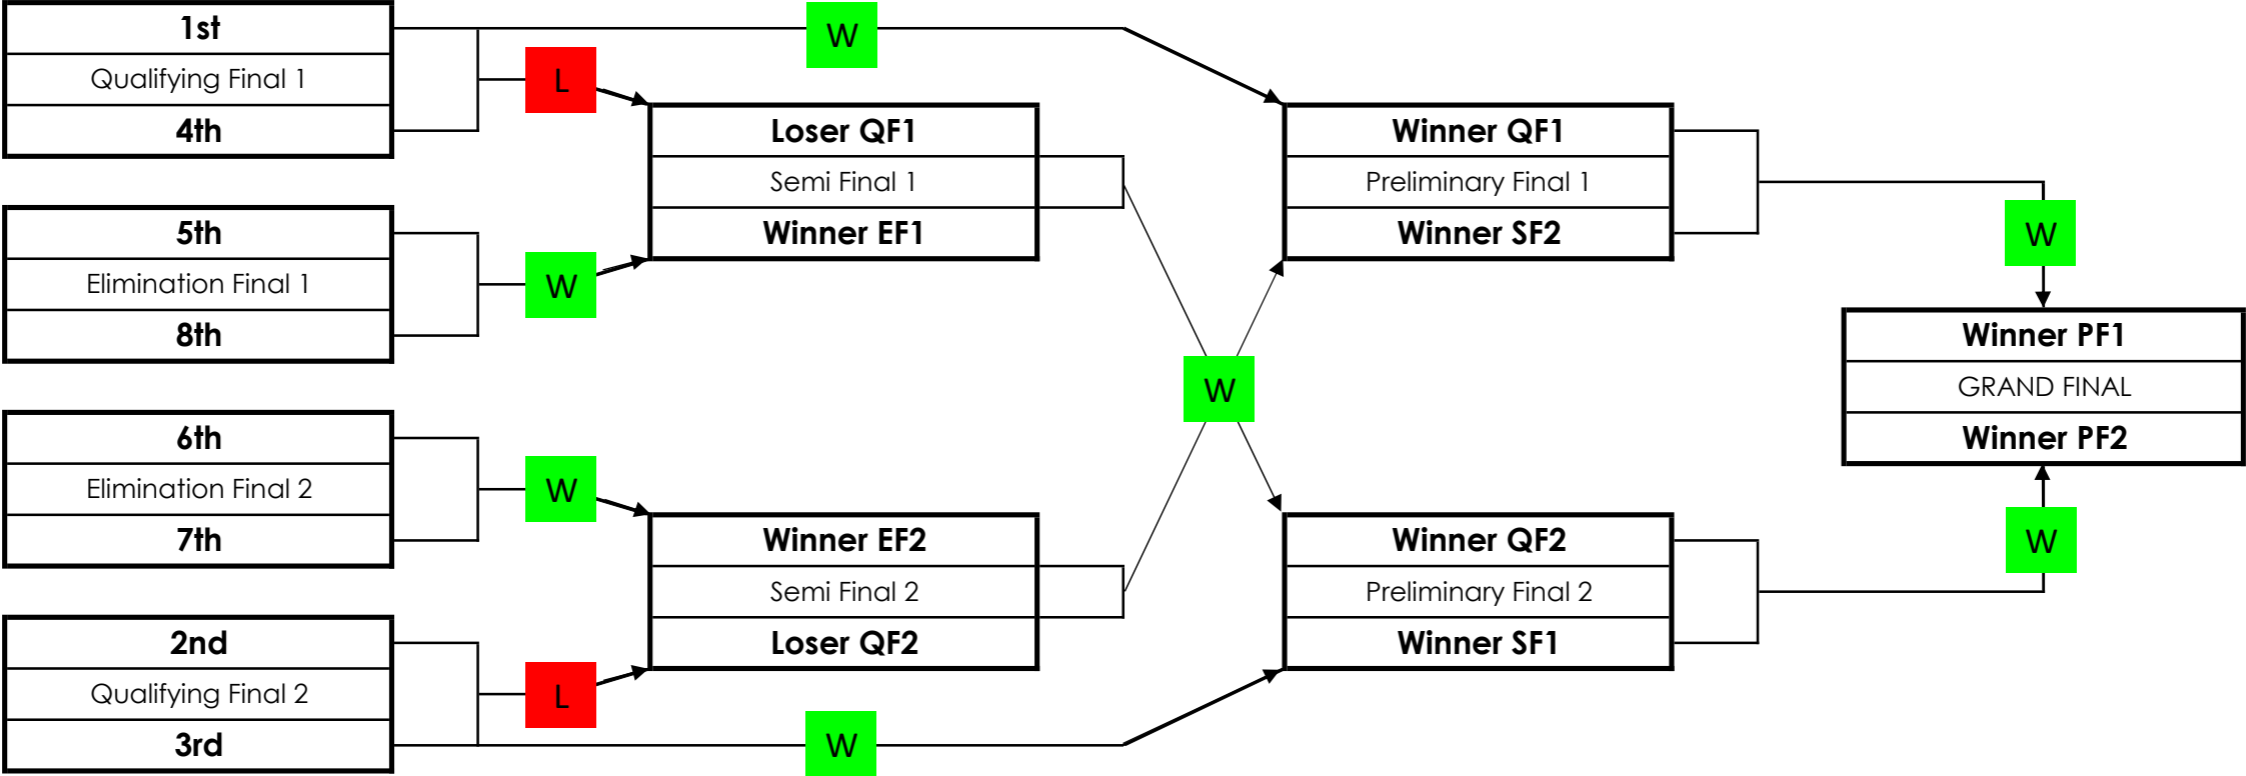

## 2021 STATE LEAGUE 8 TEAM FINALS STRUCTURE

Reserves Men Division 1  
Reserves Women Division 1  
Reserves Men Division 2  
Reserves Women Division 2

**WEEK 1**  
Saturday 14 August

**WEEK 2**  
Saturday 21 August

## 2021 STATE LEAGUE 6 TEAM FINALS STRUCTURE

Premier Men Division 1  
Premier Women Division 1  
Premier Men Division 2  
Premier Women Division 2  
Reserves Men Division 3

## 2021 STATE LEAGUE 4 TEAM FINALS STRUCTURE

Junior Boys Division 2  
Junior Girls Division 2

**WEEK 1**

Saturday 14 August

**WEEK 2**

Saturday 21 August

**WEEK 3**

Saturday 28 August